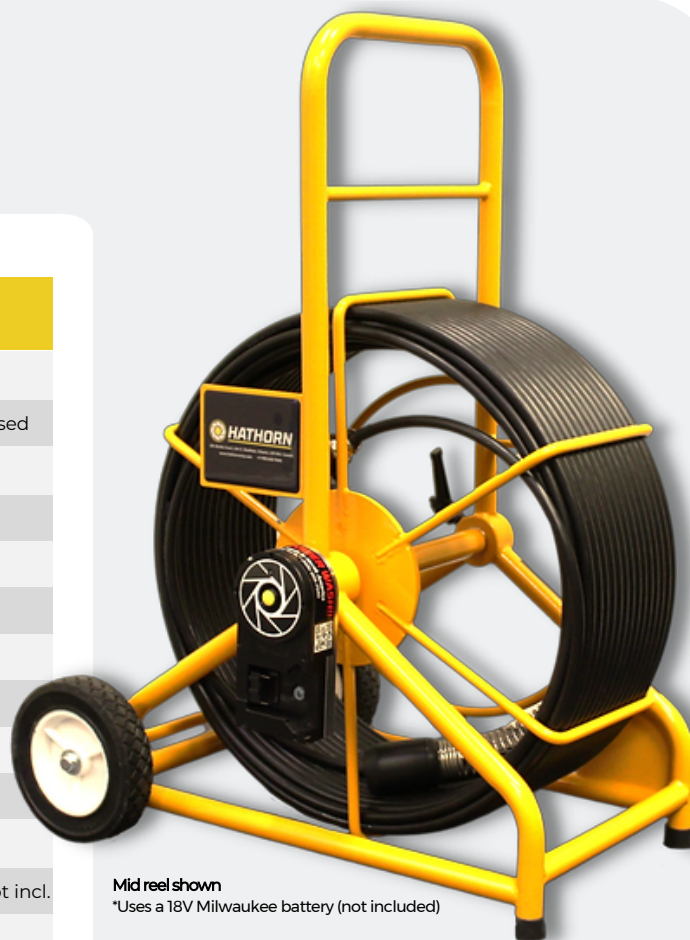

##### Environmental

Water Resistance - Camera & Rod	IP68 to 60psi
Water Resistance - Battery Cradle	IP65
Water Resistance - Reel Hub	IP63
Operating Temperature	-10°C to 50°C
Storage Temperature	-20°C to 60°C
Wi-Fi Frequency	IEEE802.11b/g/n

##### Mid Wi-Fi

Catalog #	Camera Head	Self Levelling	Rod Length	Rod Size	Min 90° Elbow	Weight	Max. Pipe	Dimensions
WMR-2143-SL	1.43"	Yes	60m	1/2"	3"	19kg	10"	29" x 18"

##### Large Wi-Fi

Catalog #	Camera Head	Self Levelling	Rod Length	Rod Size	Min 90° Elbow	Weight	Max. Pipe	Dimensions
WLR-4143-SL	1.43"	Yes	120m	1/2"	3"	30kg	10"	33" x 29"
WLR-2143-SL	1.43"	Yes	60m	1/2"	3"	20kg	10'	33" x 29"